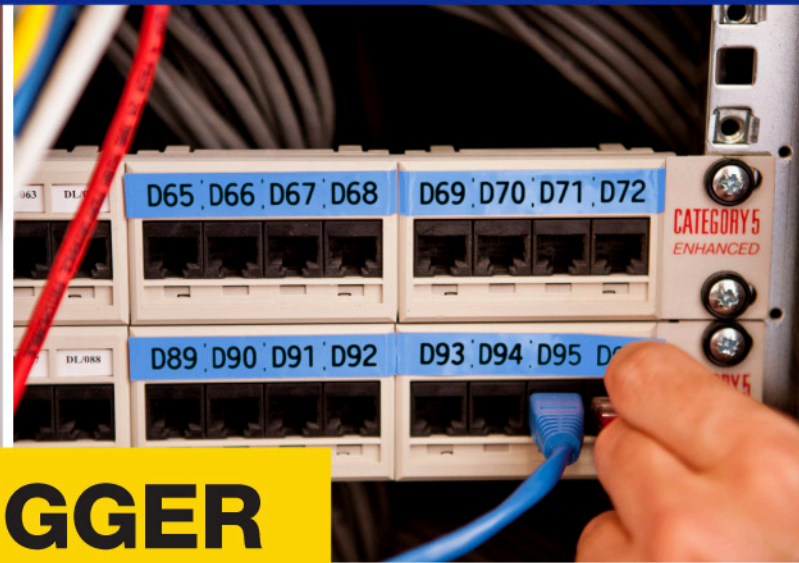

NEXT TIME

LABEL IT

brother
at your side

**GO BIGGER
WITH BROTHER**

Leave an impression with a bright label in 24mm!

Go Bigger with Brother's 24mm TZE standard adhesive tapes. Use it on flat surfaces such as smooth metal, plastic and glass. Label anything from office files and folders to electrical cabinets and light switches.

Print. Copy. Scan. Fax. Label...and Sew much more.
www.brother.co.za

 **kemtek**
beyond technology