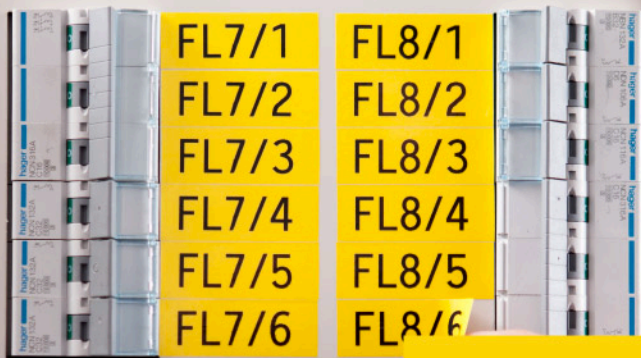

NEXT TIME

LABEL IT

brother
at your side

**GO BIGGER
WITH BROTHER**

Leave an impression with a bright label in 24mm!

Go Bigger with Brother's 24mm TZE standard adhesive tapes. Use it on flat surfaces such as smooth metal, plastic and glass. Label anything from office files and folders to electrical cabinets and light switches.

Print. Copy. Scan. Fax. Label...and Sew much more.
www.brother.co.za

 **kemtek**
beyond technology